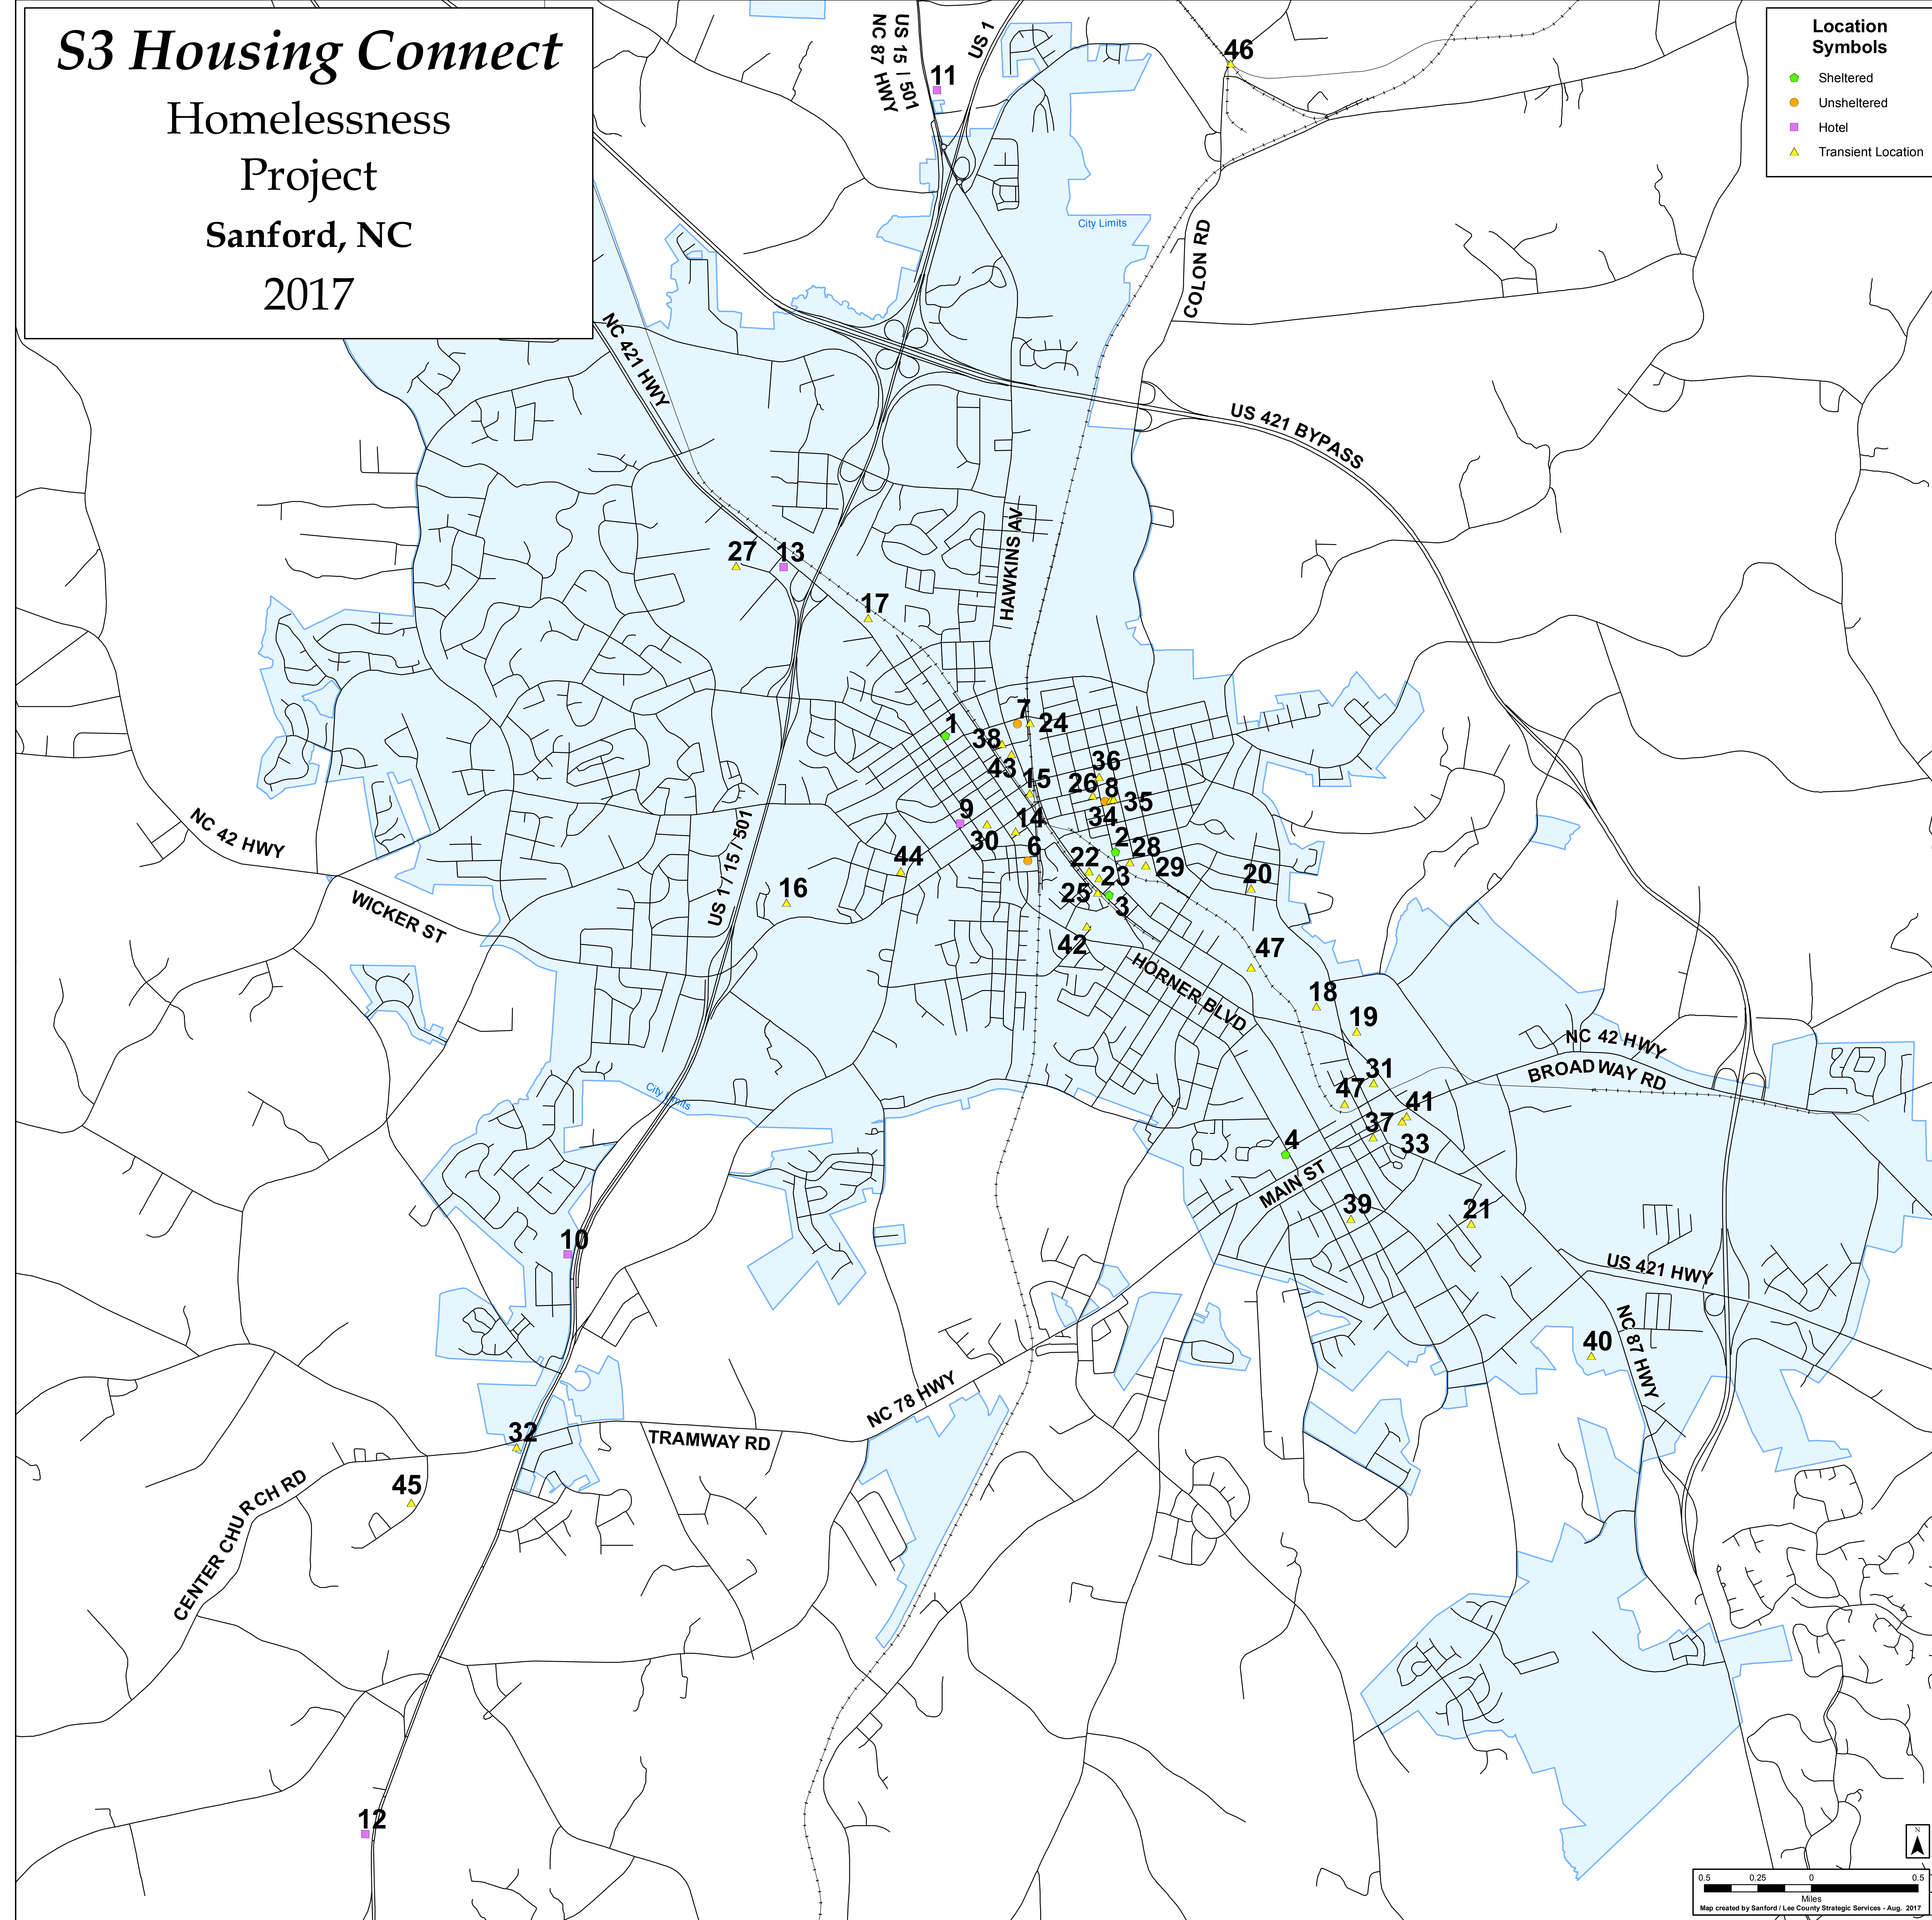

S3 Housing Connect

Homelessness
Project
Sanford, NC
2017

Location Symbols

- Sheltered
- Unsheltered
- Hotel
- ▲ Transient Location

Number	Type	Address	Description
1	Sheltered	215 Bracken St	HAVEN in Lee County
2	Sheltered	507 S Third St	Christian Faith Ministries: Womens Shelter
3	Sheltered	705 Chatham St	Christian Faith Ministries: Mens Shelter
4	Sheltered	2302 Woodland Ave	Family Promise of Lee County: Day Center
5	Sheltered	Referral & Rapid Re-housing Only	Johnston Lee Community Action
6	Unsheltered	710 Wall St	Simmons Building: Homeless still going into the building
7	Unsheltered	136 E Chisholm St	Boarding House
8	Unsheltered	301 Maple Ave	Boarding House
9	Hotel	404 Carthage St	Prince Hotel
10	Hotel	1508 Westover Dr	Palomino Hotel
11	Hotel	3114 Hawkins Ave	Budget Inn
12	Hotel	3200 S Jefferson Davis Hwy	Regal Inn
13	Hotel	1143 N Horner Blvd	Best Value
14	Transient Location	208 Cole St	Alley & area behind Sandras Bakery & Berts Furniture
15	Transient Location	106 Charlotte Ave	Depot Park
16	Transient Location	1800 Wicker St	Kiwanis Park behind High Ridge apts
17	Transient Location	967 N Horner Blvd	Behind Old Habitat for Humanity Restore
18	Transient Location	1931 S Horner Blvd	Behind Food Lion on Horner & Bragg St (OT Sloan Park)
19	Transient Location	2031 S Horner Blvd	Behind Dollar Tree
20	Transient Location	1403 S Seventh St	Behind Stop & Shop
21	Transient Location	2904 S Horner Blvd	Behind Old Walmart
22	Transient Location	609 Chatham St	Abandoned house
23	Transient Location	633 Chatham St	Abandoned Koury Building
24	Transient Location	152 E Chisholm St ??	Abandoned warehouses behind Bread Basket
25	Transient Location	633 Chatham St	Empty box car off Chatham Across from Old Koury bldg
26	Transient Location	230 McIver St	Behind Los Antojitos
27	Transient Location	1819 Douglas Dr	Gazebo on Greenway
28	Transient Location	308 Goldsboro Ave	Old Heritage Steel warehouses
29	Transient Location	400 Goldsboro Ave	Old Heritage Steel warehouses
30	Transient Location	330 Wicker St	Behind Norris Towing & old Wilrik Theater
31	Transient Location	2224 S. Horner Blvd	Behind/beside Wilcohes
32	Transient Location	2304 Jefferson Davis Hwy	Behind Tramway Crossing
33	Transient Location	422 E. Main St	Behind car wash & next to McDonalds
34	Transient Location	305 Maple Ave	Vacant Single Family Home
35	Transient Location	307 Maple Ave	Vacant Single Family Home
36	Transient Location	109 S Third St	Vacant Single Family Home
37	Transient Location	300 E Trade St	Vacant Single Family Home
38	Transient Location	109 E Buffalo St	3 Vacant Single Family Homes
39	Transient Location	2732 Industrial Dr	Kendale Shopping Center
40	Transient Location	3310 NC 87 HWY	Parking Lot - Lets people sleep in their cars
41	Transient Location	2502 S Horner Blvd	Parking Lot - Lets people sleep in their cars
42	Transient Location	733 S Horner Blvd	Behind Bojangles
43	Transient Location	203 Hawkins Av	First Presbyterian in the columbarium
44	Transient Location	105 Carbonton Rd	Behind old Big Lots
45	Transient Location	275 Pressly Foushee Rd	Trees across from Big Bloomers Flower Farm
46	Transient Location	1751 Colon Rd	Railroad tracks near Brickyard Rd & Colon Rd intersection
47	Transient Location	2226 Buchanan St	Wooded area behind house
48	Transient Location	1615 S Third St	Wooded area behind Enrichment Center